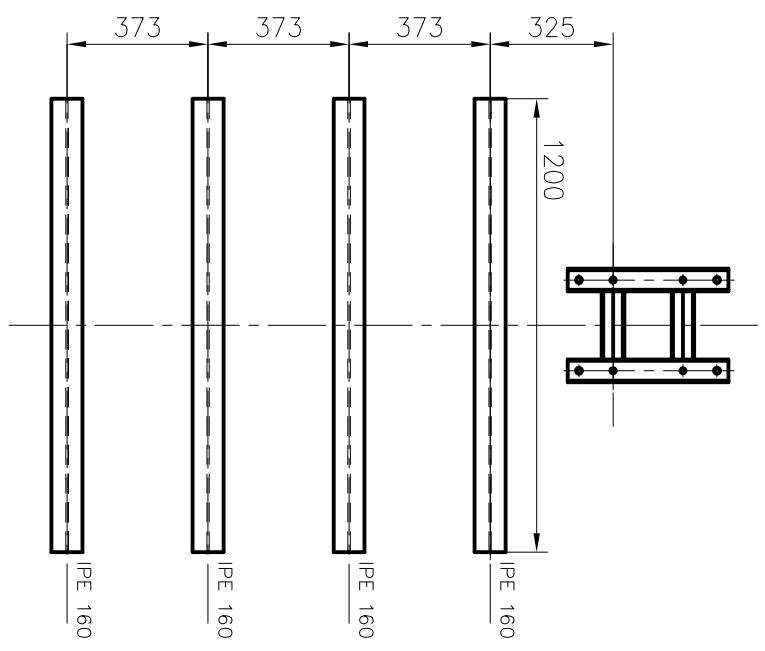

FRAME NOT INCLUDED
ONLY FOR INFORMATION

TOWER	A	B
EWK-C 144/2	380	2320
EWK-C 144/3	570	2620
EWK-C 144/4	760	2620

ESCALA
1:20
U.DIM. mm

CLOSE CIRCUIT COOLING TOWER
EWK-C 144

PLANO: EWK-C 144